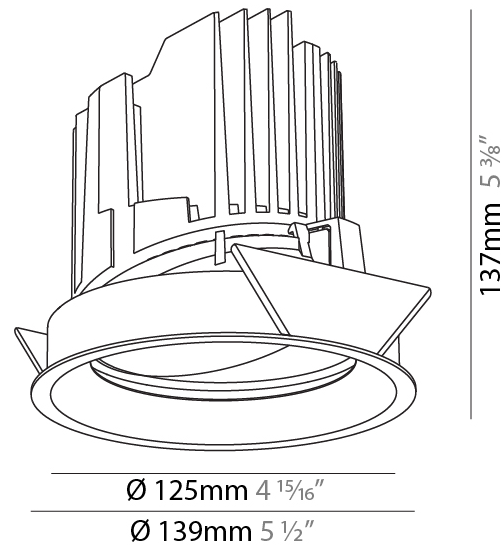

RATINGS AND CERTIFICATIONS

Certified By: Certified for North American Standards
IP rating: IP20
Zaneen Group Inc. © 2024, T 1800-388-3382, F 416-247-9319, www.zaneen.com