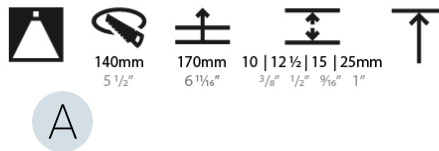

ELECTRICAL

Lamp Type: LED (Zhaga Standard)
Input Wattage (W): 28
Total Output Wattage (W): 26.4
Dimming: Tri-Mode (Non-Dimming and Phase Dimming (120Vac only) and 0-10V Dimming)
Driver Included: No
Driver Location: Recessed Housing
Driver Type: Constant Current - Universal
Driver Class: Class 2
Housing: See components
Input Voltage (V): 120 - 277
Constant Current (MA): 700

LED

Number of LEDs: 1
Color Temperature (°K): 2700 / 3000 / 3500 / 4000
Max. Delivered Lumen (lm): 2156 / 2244 / 2377 / 2425
Nominal Lumen (lm): 2909 / 3028 / 3208 / 2373
CRI: >90 CRI
Lamp Life (hrs): 50000
Upon Request: RGB-W Tunable White Special Color Temperature Special LED

OPTICAL

Reflector°: 18 / 34
Optic°: Lens Pack - No Lens / Linear Spread Lens / Honeycomb / Spread Lens
Adjustability: Fixed
Upon Request: Special Beam Angles

RATINGS AND CERTIFICATIONS

382, F 416-247-9319, www.zaneen.com
Certified and tested for North American standards at the end of the existing Model #. For assistance on 'custom' specifications, contact zteam@zaneen.com.
In a constant effort to supply the best product, we reserve the right to change specifications or materials without notice. The most recent specification sheets are found at zaneen.com
IP rating: IP20